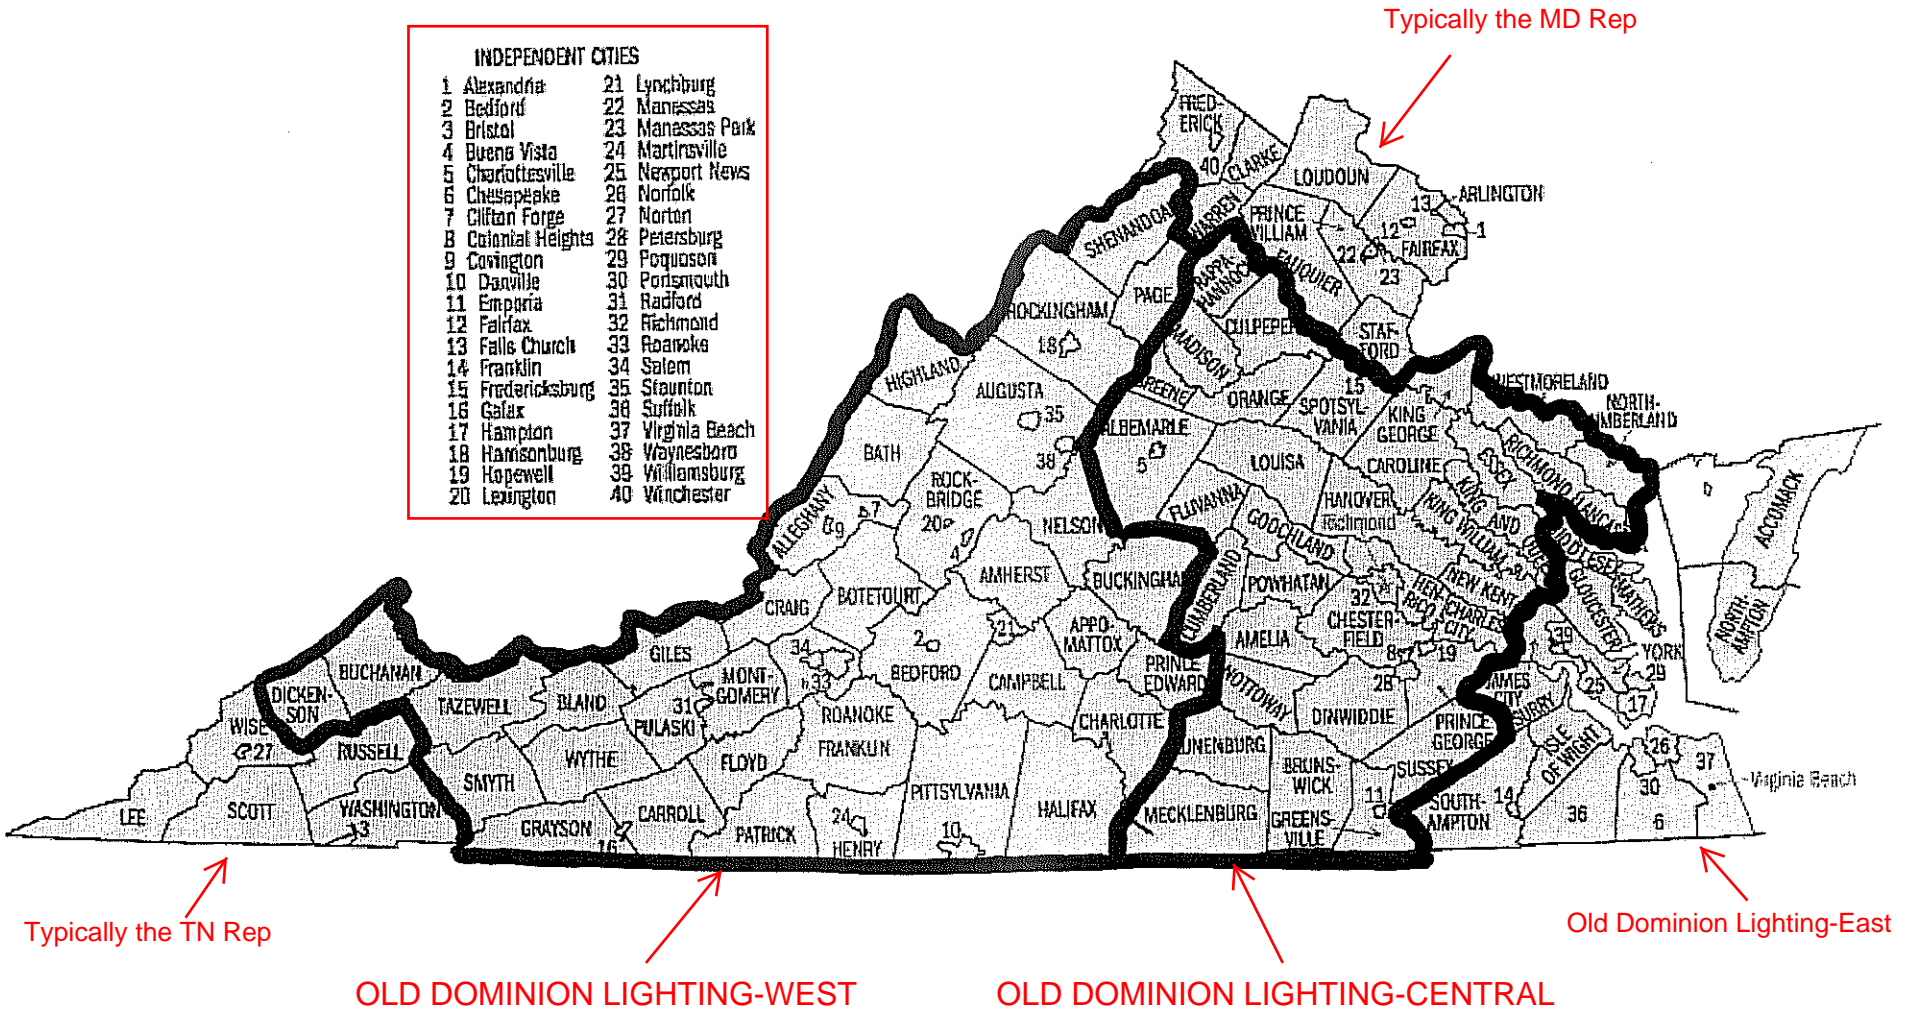

# Old Dominion Lighting Associates, Inc. Territory Map

INDEPENDENT CITIES	
1 Alexandria	21 Lynchburg
2 Bedford	22 Manassas
3 Bristol	23 Manassas Park
4 Buena Vista	24 Martinsville
5 Charlottesville	25 Newport News
6 Chesapeake	26 Norfolk
7 Clifton Forge	27 Norton
8 Colonial Heights	28 Petersburg
9 Covington	29 Poquoson
10 Danville	30 Portsmouth
11 Emporia	31 Radford
12 Fairfax	32 Richmond
13 Falls Church	33 Roanoke
14 Franklin	34 Salem
15 Fredericksburg	35 Staunton
16 Galax	36 Suffolk
17 Hampton	37 Virginia Beach
18 Hansonburg	38 Waynesboro
19 Hopewell	39 Williamsburg
20 Lexington	40 Winchester

# Territory Breakdown By City and County

ALBEMARLE  
ALLEGHANY  
AMELIA  
AMHERST  
APPOMATTOX  
AUGUSTA  
BATH  
BEDFORD  
BEDFORD CITY  
BLAND  
BOTETOURT  
BRUNSWICK  
BUCHANAN  
BUCKINGHAM  
BUENA VISTA CITY  
CAMPBELL  
CAROLINE  
CARROLL  
CHARLES CITY  
CHARLOTTE  
CHARLOTTESVILLE CITY  
CHESTERFIELD  
CLIFTON FORGE CITY  
COLONIAL HEIGHTS CITY  
COVINGTON CITY  
CRAIG  
CULPEPER  
CUMBERLAND  
DANVILLE CITY  
DICKENSON  
DINWIDDIE  
EMPORIA CITY

ESSEX  
FLOYD  
FLUVANNA  
FRANKLIN  
FREDERICKSBURG CITY  
GALAX CITY  
GILES  
GOOCHLAND  
GRAYSON  
GREENE  
GREENSVILLE  
HALIFAX  
HANOVER  
HARRISONBURG CITY  
HENRICO  
HENRY  
HIGHLAND  
HOPEWELL CITY  
KING AND QUEEN  
KING GEORGE  
KING WILLIAM  
LANCASTER  
LEXINGTON CITY  
LOUISA  
LUNENBURG  
LYNCHBURG CITY  
MADISON  
MARTINSVILLE CITY  
MECKLENBURG  
MONTGOMERY  
NELSON  
NEW KENT

NORTHUMBERLAND  
NOTTOWAY  
ORANGE  
PAGE  
PATRICK  
PETERSBURG CITY  
PITTSYLVANIA  
POWHATAN  
PRINCE EDWARD  
PRINCE GEORGE  
PULASKI  
RADFORD  
RAPPAHANNOCK  
RICHMOND  
RICHMOND CITY  
ROANOKE  
ROANOKE CITY  
ROCKBRIDGE  
ROCKINGHAM  
SALEM CITY  
SHENANDOAH  
SMYTH  
SPOTSYLVANIA  
STAUNTON CITY  
SUSSEX  
TAZEWELL  
WAYNESBORO CITY  
WESTMORELAND  
WYTHE